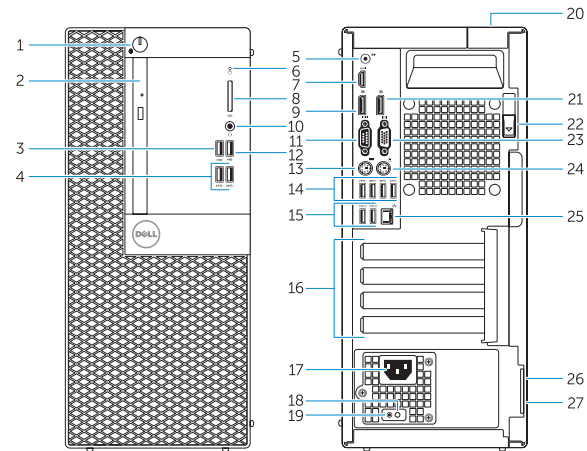

## Features

Fitur | Funciones | Tính năng | الميزات

1. Power button/Power light
2. Optical-drive bay
3. USB 2.0 connector with PowerShare
4. USB 3.0 connectors
5. Line-out connector
6. Hard-drive activity light
7. HDMI connector
8. Memory card reader (optional)
9. DisplayPort connector
10. Headphone connector
11. Serial connector
12. USB 2.0 connector
13. PS2/Keyboard connector
14. USB 3.0 connectors
15. USB 2.0 connectors (Supports Smart Power On)
16. Expansion-card slots
17. Power connector
18. Power-supply diagnostic button
19. Power-supply diagnostic light
20. Cable-cover lock slot
21. DisplayPort connector
22. Release latch
23. VGA connector (optional)
24. PS2/Mouse connector
25. Network connector
26. Security-cable slot
27. Padlock ring